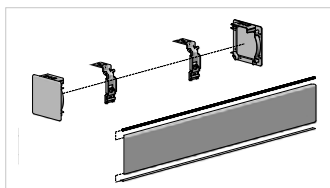

Barley
283

Silver Grey
338

Black
050

System Options

Combo Square Brackets

Dual brackets for day/night blinds.
L/H & R/H control:
100mm x 115mm projection
Same side control:
100mm x 122mm projection

Combo Slim Bracket

Combining a light filtering
blind with a blackout fabric.
148mm high x 85mm projection

Paradigm Remotes

**Automate Pulse Hub & Smart
Phone App**
Smart Phone shade control.

Solar Panel

310mm wide x 58mm deep
with bracket fitted at centre
30mm wide x 116mm

Add-On Options

Valance System FRS100

Simple headbox concealing
blind componentry.
100mm x 100mm

CF90

Available as round or square
option.
92mm deep x 93mm high

Pelmet 95

Headbox to suit contemporary
style.
85mm deep x 95mm high