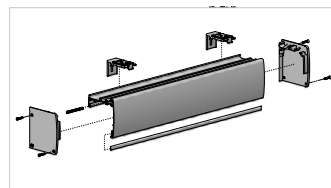

Add-On Options

Valance System FRS100

Simple headbox concealing
blind componentry.
100mm x 100mm

CF90

Available as round or square
option.
92mm deep x 93mm high

Pelmet 95

Headbox to suit contemporary
style.
85mm deep x 95mm high

Easy-Link

Allows up to 3 blinds to be
controlled by 1 chain.

Internal Wire Guide

Best used to control sideways
movement of blinds.

AMBIENCE

BLINDS • SHUTTERS • AWNINGS

www.ambienceblinds.com.au