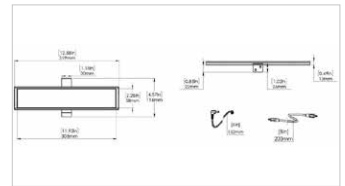

Barley
283

Silver Grey
338

Black
050

System Options

Combo Square Brackets

Dual brackets for day/night blinds.
L/H & R/H control:
100mm x 115mm projection
Same side control:
100mm x 122mm projection

Combo Slim Bracket

Combining a light filtering
blind with a blackout fabric.
148mm high x 85mm projection

Paradigm Remotes

**Automate Pulse Hub & Smart
Phone App**
Smart Phone shade control.

Solar Panel

310mm wide x 58mm deep
with bracket fitted at centre
30mm wide x 116mm