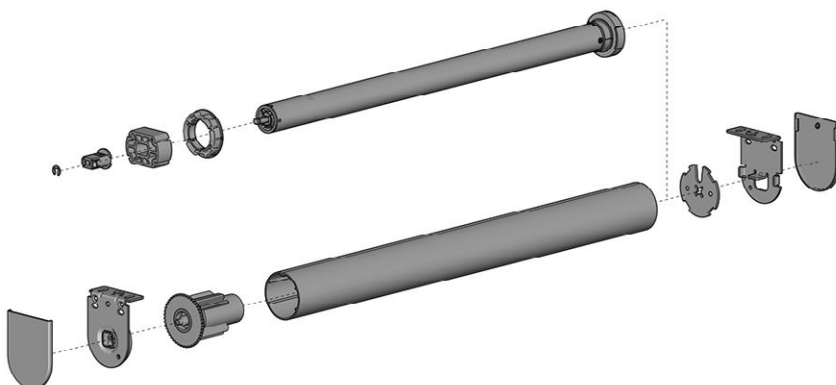

Technical

- Slimline and compact roller blind system
- Quiet operation
- Child safe - no chains or cords
- No electrical wiring required by an electrician
- Easy limit setting and programming
- Internal rechargeable, using a USB Lithium-Ion battery
- Selectable RPM - offers 3 speed level settings.
- Optional solar powered charger
- Single & Fifteen channel remotes are available
- Compatible with Google Assistant, Amazon Alexa and Apple HomeKit
- Suitable to operate RollerBlind-Linked blinds
- 5 year Component Warranty (including battery)