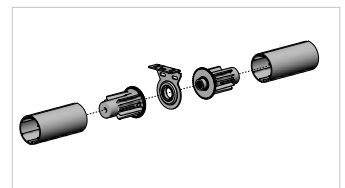

Add-On Options

Valance System FRS100

Simple headbox concealing
blind componentry.
100mm x 100mm

CF90

Available as round or square
option.
92mm deep x 93mm high

Pelmet 95

Headbox to suit contemporary
style.
85mm deep x 95mm high

Easy-Link

Allows up to 3 blinds to be
controlled by 1 chain.

Internal Wire Guide

Best used to control sideways
movement of blinds.

AMBIENCE

BLINDS • SHUTTERS • AWNINGS

www.ambienceblinds.com.au