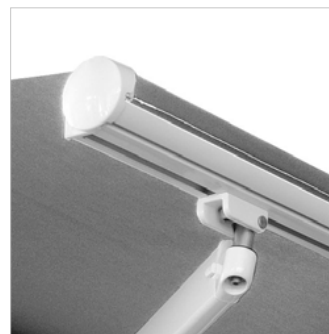

Black

AMBIENCE

BLINDS • SHUTTERS • AWNINGS

www.ambienceblinds.com.au

Teneriffe

Folding Arm Awnings

Projection and Fixing Detail

Ceiling Installation

Wall Installation

Cross Over Arm Installation

AMBIENCE

BLINDS • SHUTTERS • AWNINGS