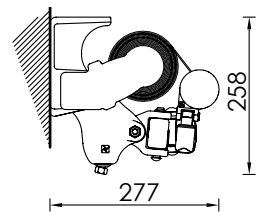

Cross Over Arm Installation