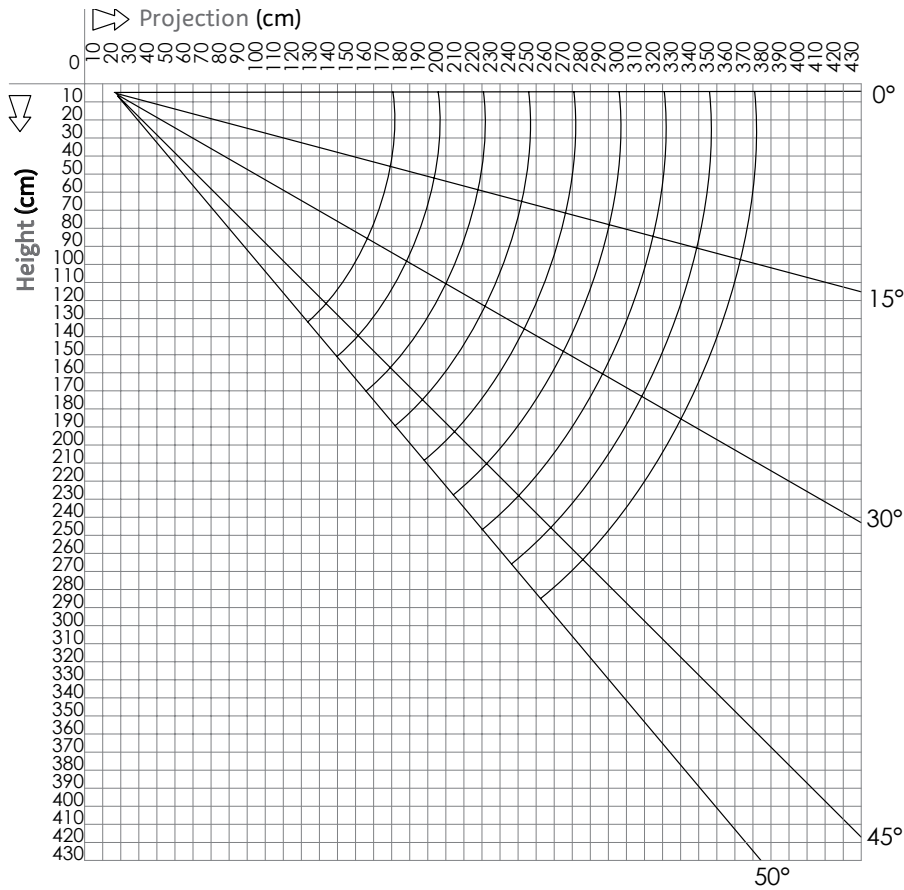

Teneriffe

Folding Arm Awnings

Projection and Fixing Detail