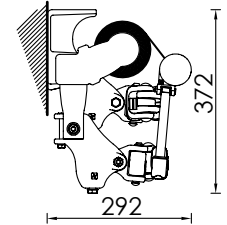

Teneriffe

Folding Arm Awnings

Projection and Fixing Detail

AMBIENCE

BLINDS • SHUTTERS • AWNINGS