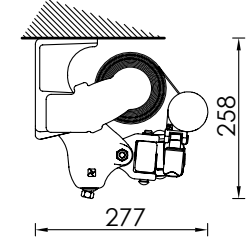

Ceiling Installation

Wall Installation